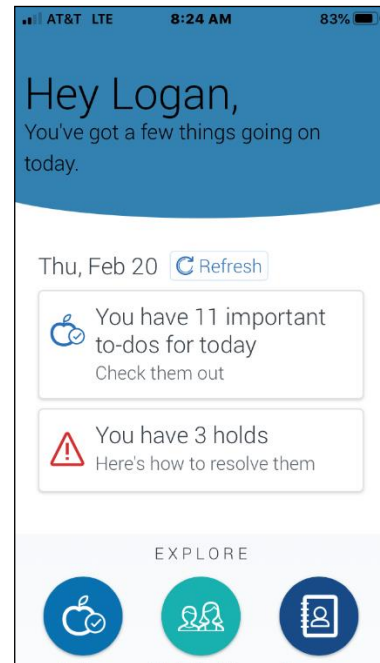

Step 3: Enter your login credentials.

These are the same credentials you use for your other GTCC accounts. You can choose whether or not to allow notifications. Don't worry, you can always change this later.

Congratulations! You're in! Need help? Visit the Titan Hub lab on the 3rd floor of the LRC (library) on the Jamestown Campus.