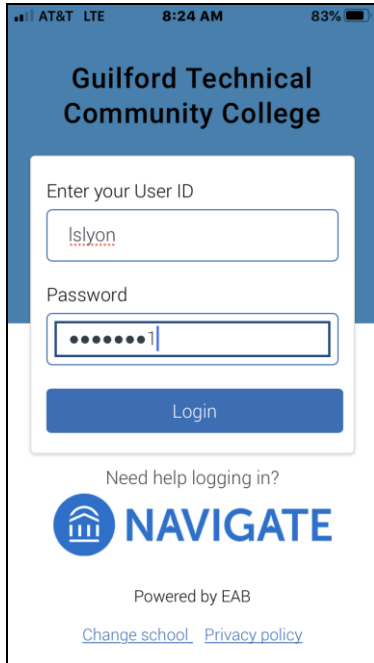

Navigate App Instructions for Students

Step 1: Download the App from the App Store or Google Play.

Step 2: Select Your School

Once the app is installed, click to open it and click on Select school or institution to start. Enter Guilford Technical Community College in the search field. Select GTCC.

Step 3: Enter your login credentials.

These are the same credentials you use for your other GTCC accounts. You can choose whether or not to allow notifications. Don't worry, you can always change this later.