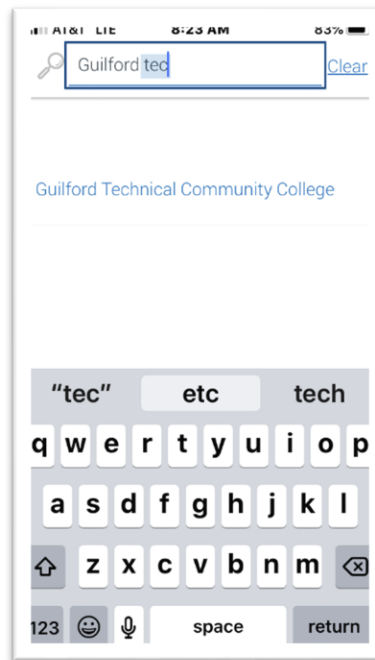

Navigate App Instructions for Students

Step 1: Download the App from the App Store or Google Play.

Step 2: Select Your School

Once the app is installed, click to open it and click on Select school or institution to start. Enter Guilford Technical Community College in the search field. Select GTCC.