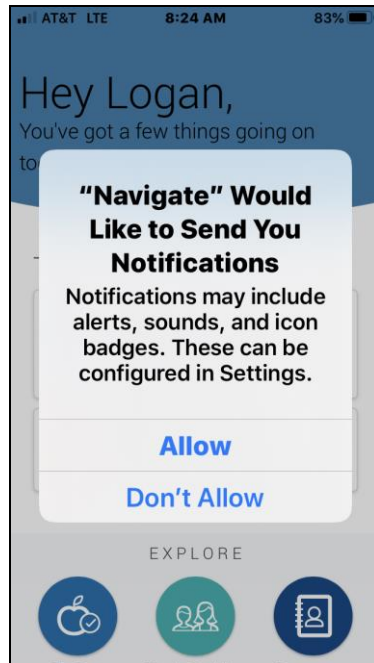

Step 3: Enter your login credentials.

These are the same credentials you use for your other GTCC accounts. You can choose whether or not to allow notifications. Don't worry, you can always change this later.

Congratulations! You're in! Need help? Visit the Titan Hub lab on the 3rd floor of the LRC (library) on the Jamestown Campus.