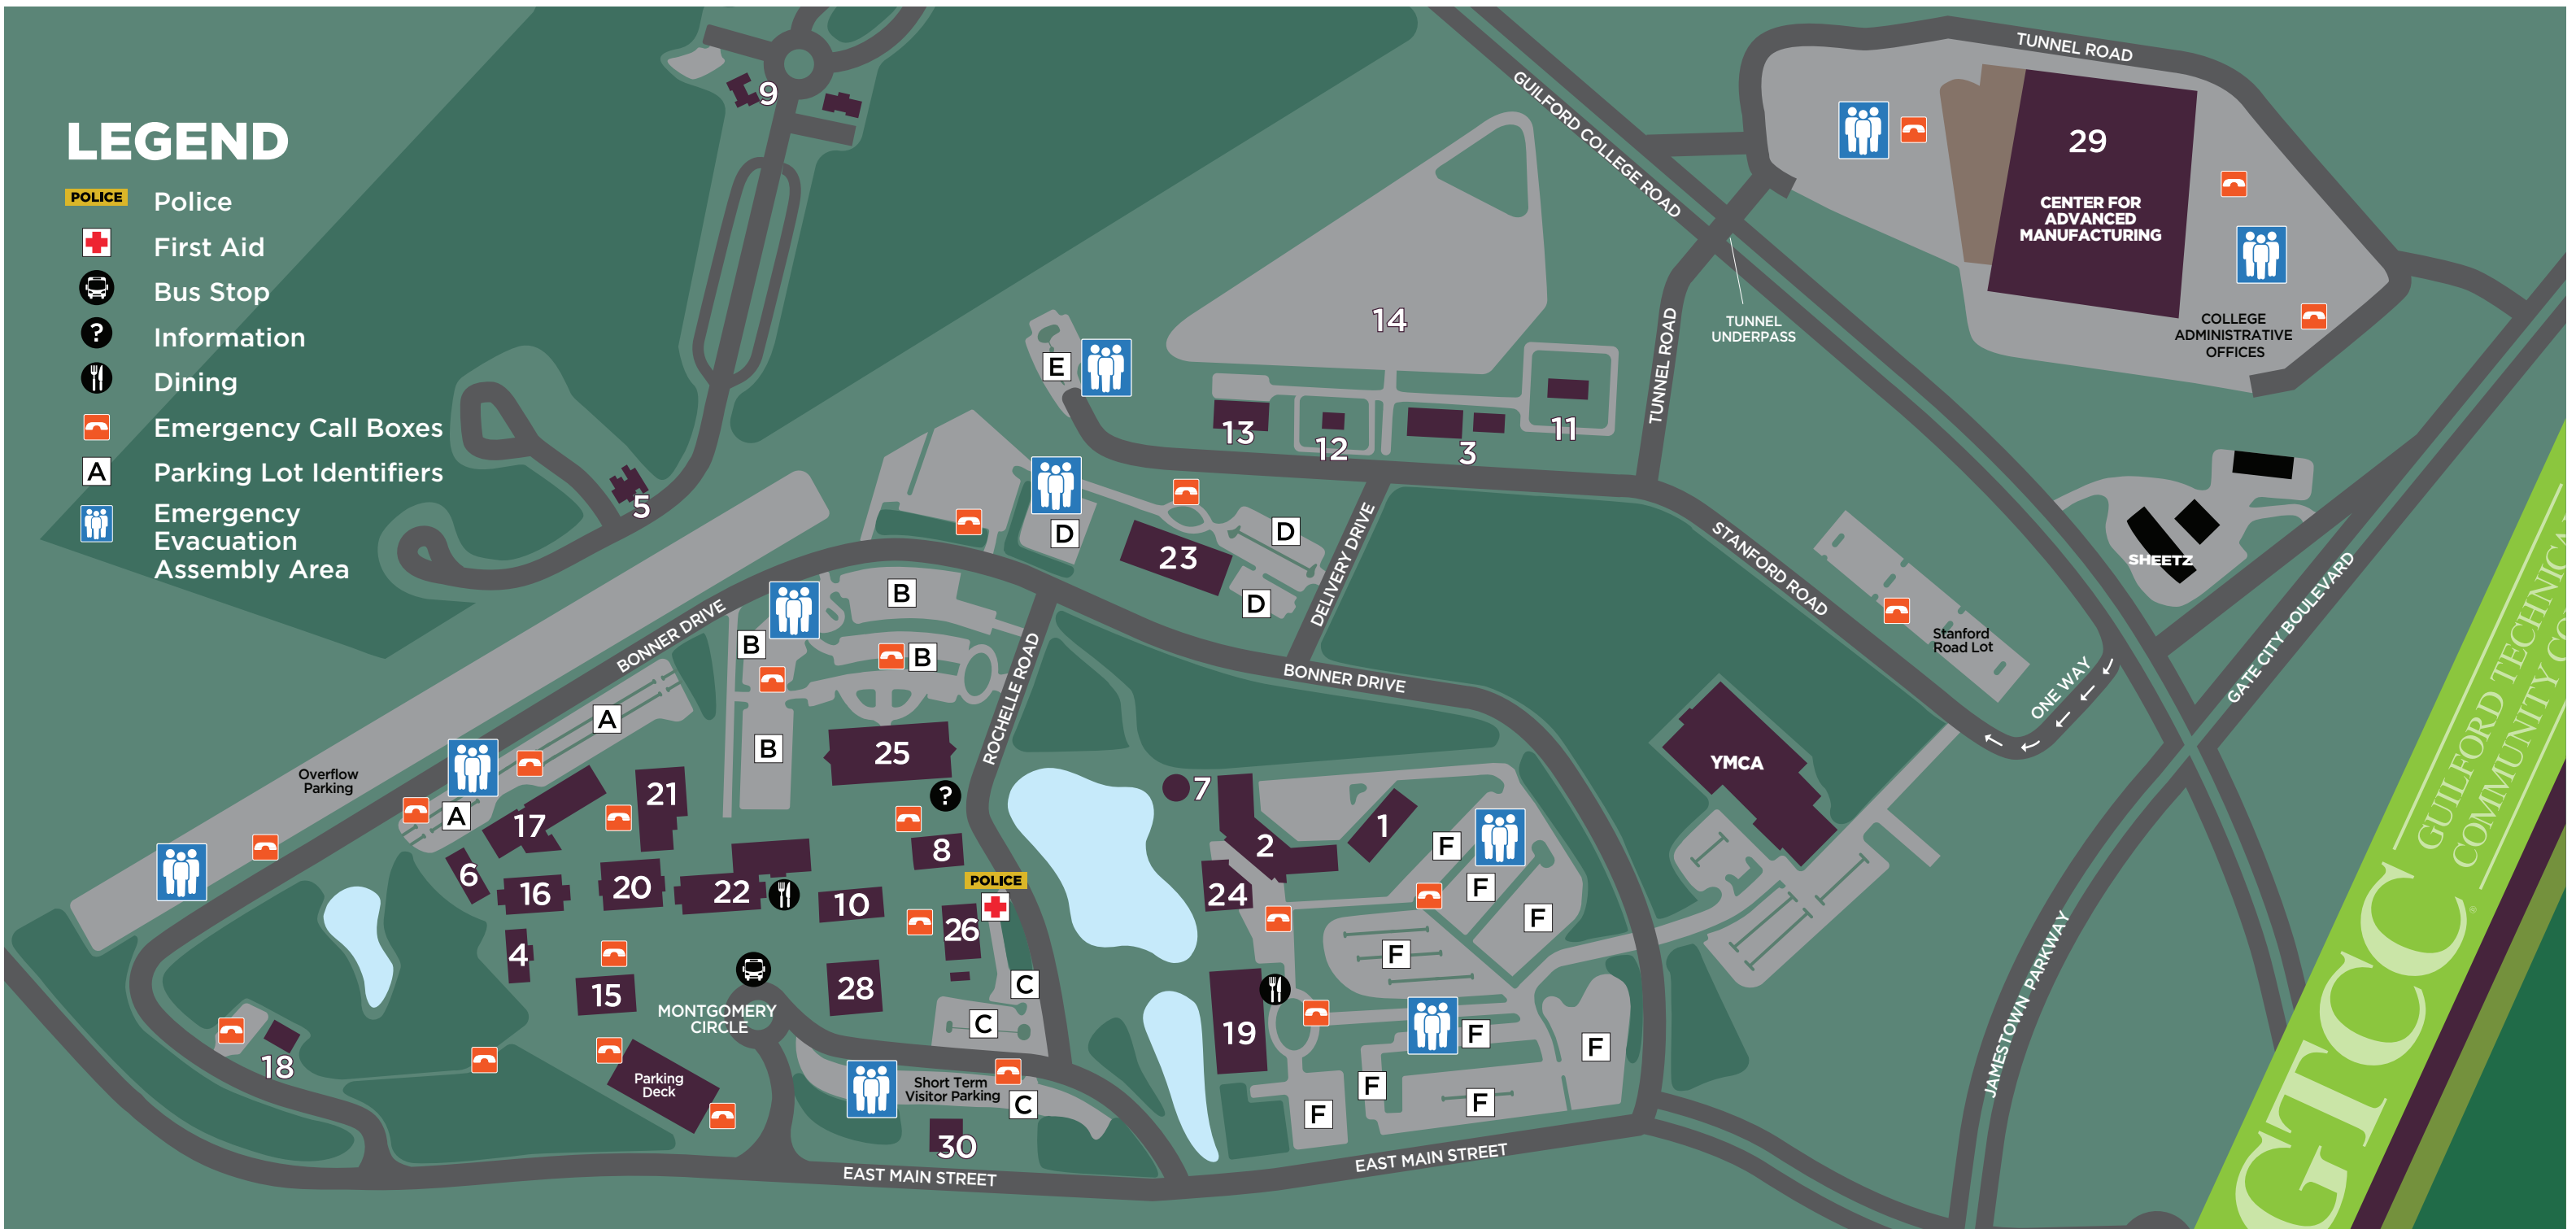

LEGEND

- POLICE Police
-  First Aid
-  Bus Stop
-  Information
-  Dining
-  Emergency Call Boxes
- A Parking Lot Identifiers
-  Emergency Evacuation Assembly Area

Key and Building Name	Map Building #	Physical Address	Key and Building Name	Map Building #	Physical Address	Key and Building Name	Map Building #	Physical Address
AB Grounds & Building Maintenance	1	1001 Bonner Drive	ER1 ERTC1 / Burn Tower	11	5900 Stanford Road	PARK Parking Deck		603 East Main Street
AT Sears Applied Technologies	25	1201 Bonner Drive	ER2 ERTC2 / Drill Tower	12	5906 Stanford Road	PH President's House	18	1491 Bonner Drive
BH Business Hall	4	607 East Main Street	ER3 ERTC3 / Service Building	13	5908 Stanford Road	PS Public Safety	23	100 Delivery Drive
BP Burn Pits	3	5902 Stanford Road	ER4 Drive Track	14	5904 Stanford Road	SC Service Careers	26	202 Rochelle Road
CADM Center for Advanced Manufacturing	29	6012 Gate City Blvd.	GH Gerrald Hall	16	609 East Main Street	SH Science Hall	24	1005 Bonner Drive
CC Medlin Campus Center	22	601 East Main Street	HM Koury Hospitality Careers	19	621 East Main Street	T1 Con Ed Registrar & Instructional Support Offices	5	140 Jamestown Court
CEPJ Central Energy Plant	6	1305 Bonner Drive	HT Hassell Health Technologies	17	1303 Bonner Drive	T2 GTCC Foundation	9	101 Jamestown Square Road
CO Cline Observatory	7	201 Rochelle Road	IH Idding's House	30	101 Montgomery Circle	TC Campus Operations -Facilities, Purchasing, Shipping & Receiving	2	1003 Bonner Drive
CT Community Training Center/Middle College	8	200 Rochelle Road	JWH James Williams Hall	28	615 East Main Street	Stanford Road Lot	N/A	5800 Stanford Road
DH Davis Hall	10	613 East Main Street	LR Learning Resource Center	20	611 East Main Street			
DS Fountain Dental Science	15	605 East Main Street	MH Machinery Hall	21	1301 Bonner Drive			